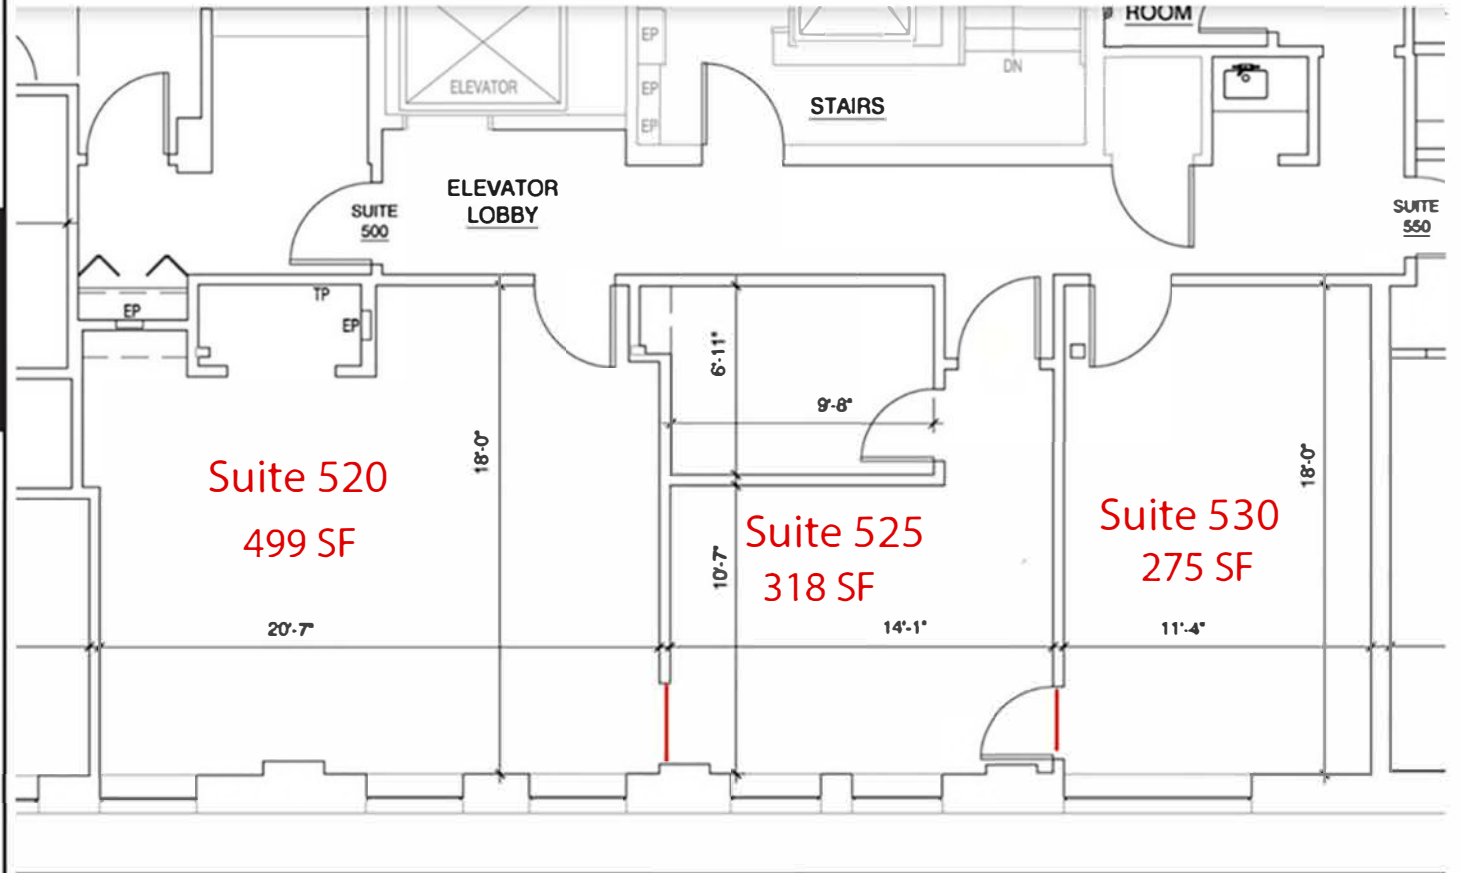

166
WEST WASHINGTON

5th Floor

incommercialre.com

Contiguous, can be combined for 1,092 SF space

All dimensions indicated on this plan are approximate and should be field verified.