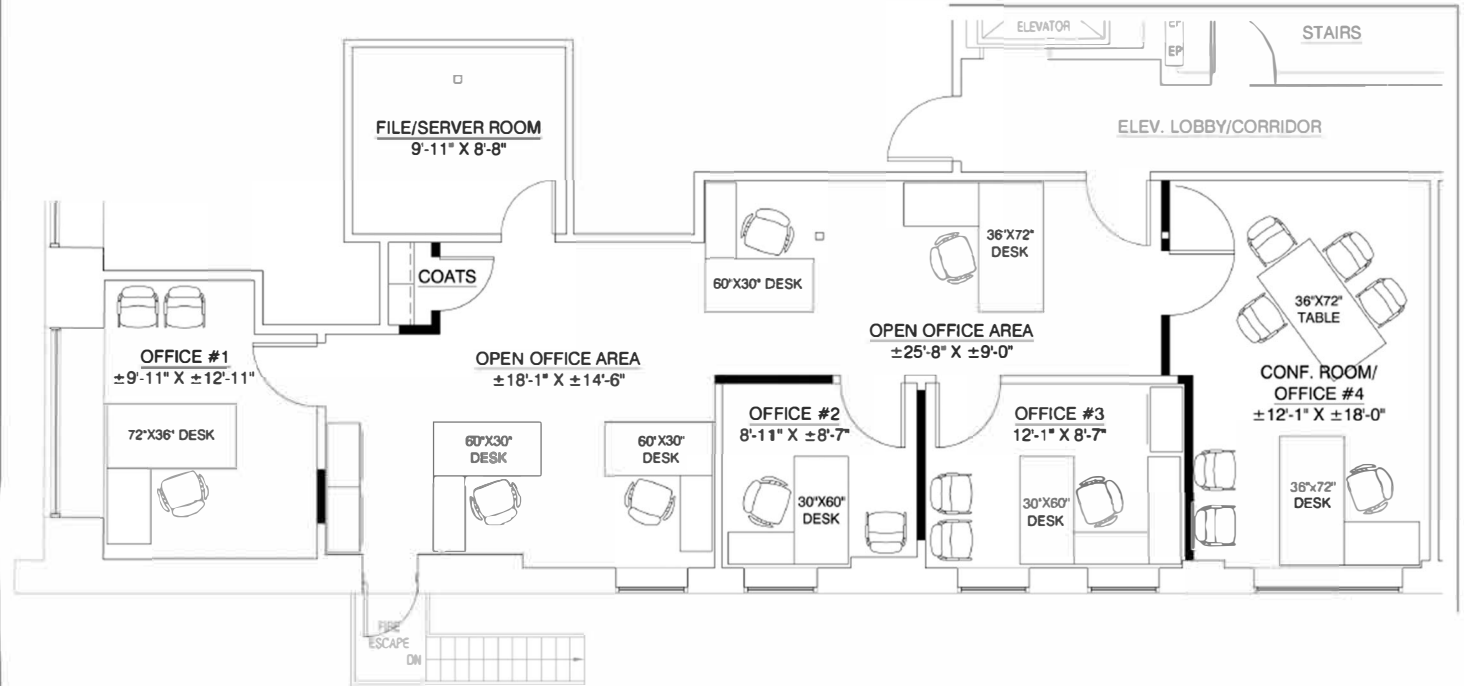

166 WEST WASHINGTON

Suite 700
1,537 SF

incommercialre.com

All dimensions indicated on this plan are approximate and should be field verified.